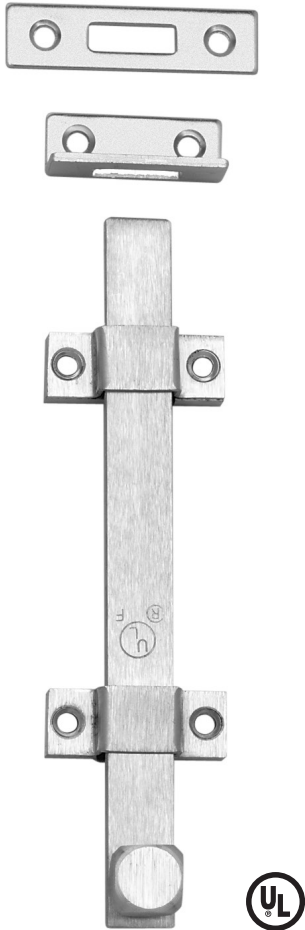

Rockwood 580-24

24" Surface Bolt

Experience a safer
and more open world

SPECIFICATIONS:

MATERIAL:
Steel, Stainless Steel

FASTENERS:
8 ea. #10 x 1 1/4" Flat Head
Sheet Metal Screws, 8
ea. #10-24 x 1" Flat Head
Machine Screws

FEATURES:

- UL listed for use on inactive leaf of a pair of 3-hour labeled fire doors
- Includes a universal top strike and a mortise bottom strike

OPTIONS:

- Sex bolts available for extra secure mounting

AVAILABLE FINISHES:

- US3/605
- US10B/613
- 10BE/613E
- US26D/626
- BPC (Black Powder Coat)
- BSP (Black Suede Powder Coat)
- FBPC (Flat Black Powder Coat)
- WPC (White Powder Coat)
- WSP (White Suede Powder Coat)

Size:

Bolt Throw: 1 1/8"
Bolt Material: 1/4" x 3/4"
Bolt Length: 24"

Weight: 2.0 lbs.

ANSI A156.16: L04161

Rockwood Manufacturing Company
300 Main St.
Rockwood, PA 15557
www.rockwoodmfg.com
1 800 458 2424